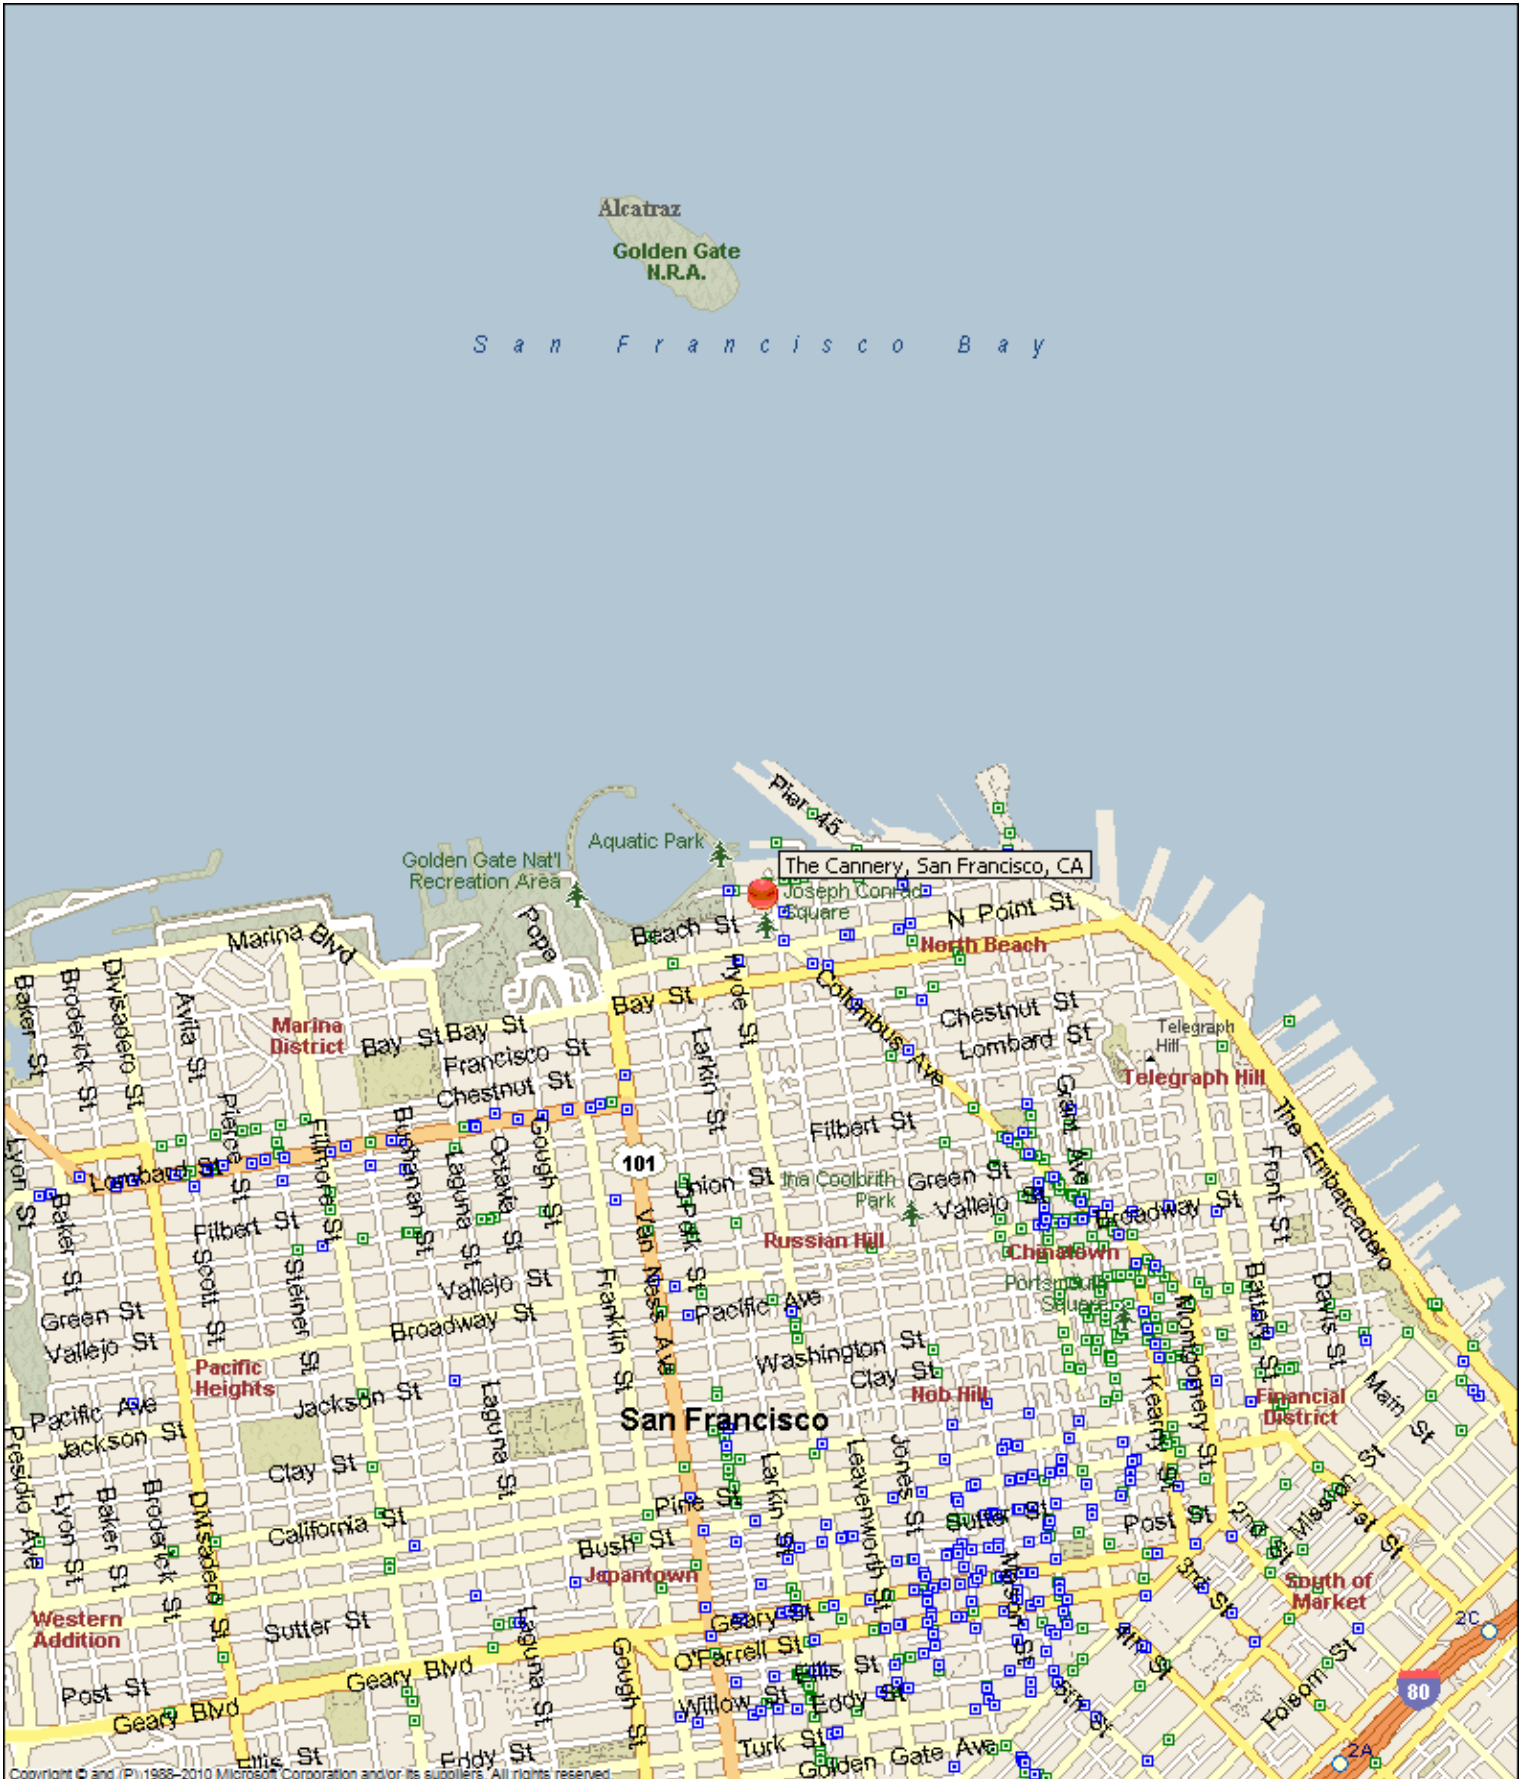

PCensus Sample Report Nielsen Shopping Center Locations

Copyright © and /P/ 1988-2010 Microsoft Corporation and/or its suppliers. All rights reserved.

PCensus Sample Report
Nielsen Shopping Center Locations

Shopping Centers	The Cannery, San Francisco, CA	San Francisco County, CA
Shopping Center Name	The Cannery	
Address	2801 Leavenworth St	
Alternative Address		
Cross Street	Beach & Columbus	
City	San Francisco	
Zip Code	941331129	
State	CA	
Total Number of Stores	50	627
Total Gross Leasable Area (sq. ft.)	72,000	3,942,245
Year Center Opened	1907	
Years Since Center Opened	25 years or more	Multiple
Shopping Center Type	Neighborhood	Multiple
Current Construction Status	Existing	Multiple
Date Construction Completed	1907	
Planned Construction		
Planned Construction Date		

PCensus Sample Report Nielsen Shopping Center Locations

Shopping Centers (Summary)	The Cannery, San Francisco, CA		San Francisco County, CA	
		%		%
Number of Shopping Centers	1		21	
Total Number of Stores	50		627	
Total Gross Leasable Area (sq. ft.)	72,000		3,942,245	
Years Since Center Opened	25 years or more		Multiple	
1 to 4 years	0	0%	0	0%
5 to 9 years	0	0%	0	0%
10 to 14 years	0	0%	2	10%
15 to 19 years	0	0%	2	10%
20 to 24 years	0	0%	1	5%
25 years or more	1	100%	15	71%
Unknown	0	0%	1	5%
Shopping Center Type	Neighborhood		Multiple	
Community	0	0%	11	52%
Neighborhood	1	100%	8	38%
Regional	0	0%	1	5%
Super Regional	0	0%	1	5%
Unknown	0	0%	0	0%
Market Positioning Strategy	Neighborhood C...		Multiple	
Airport Retail	0	0%	0	0%
Community Center	0	0%	3	14%
Life Style Center	0	0%	0	0%
Neighborhood Center	1	100%	10	48%
Outlet Center	0	0%	1	5%
Power Center	0	0%	1	5%
Regional Mall	0	0%	1	5%
Strip Center	0	0%	0	0%
Super Regional Mall	0	0%	1	5%
Theme/Festival Center	0	0%	4	19%
Current Construction Status	Existing		Multiple	
Proposed	0	0%	0	0%
Under Construction	0	0%	0	0%
Existing	1	100%	21	100%
Under Renovation	0	0%	0	0%