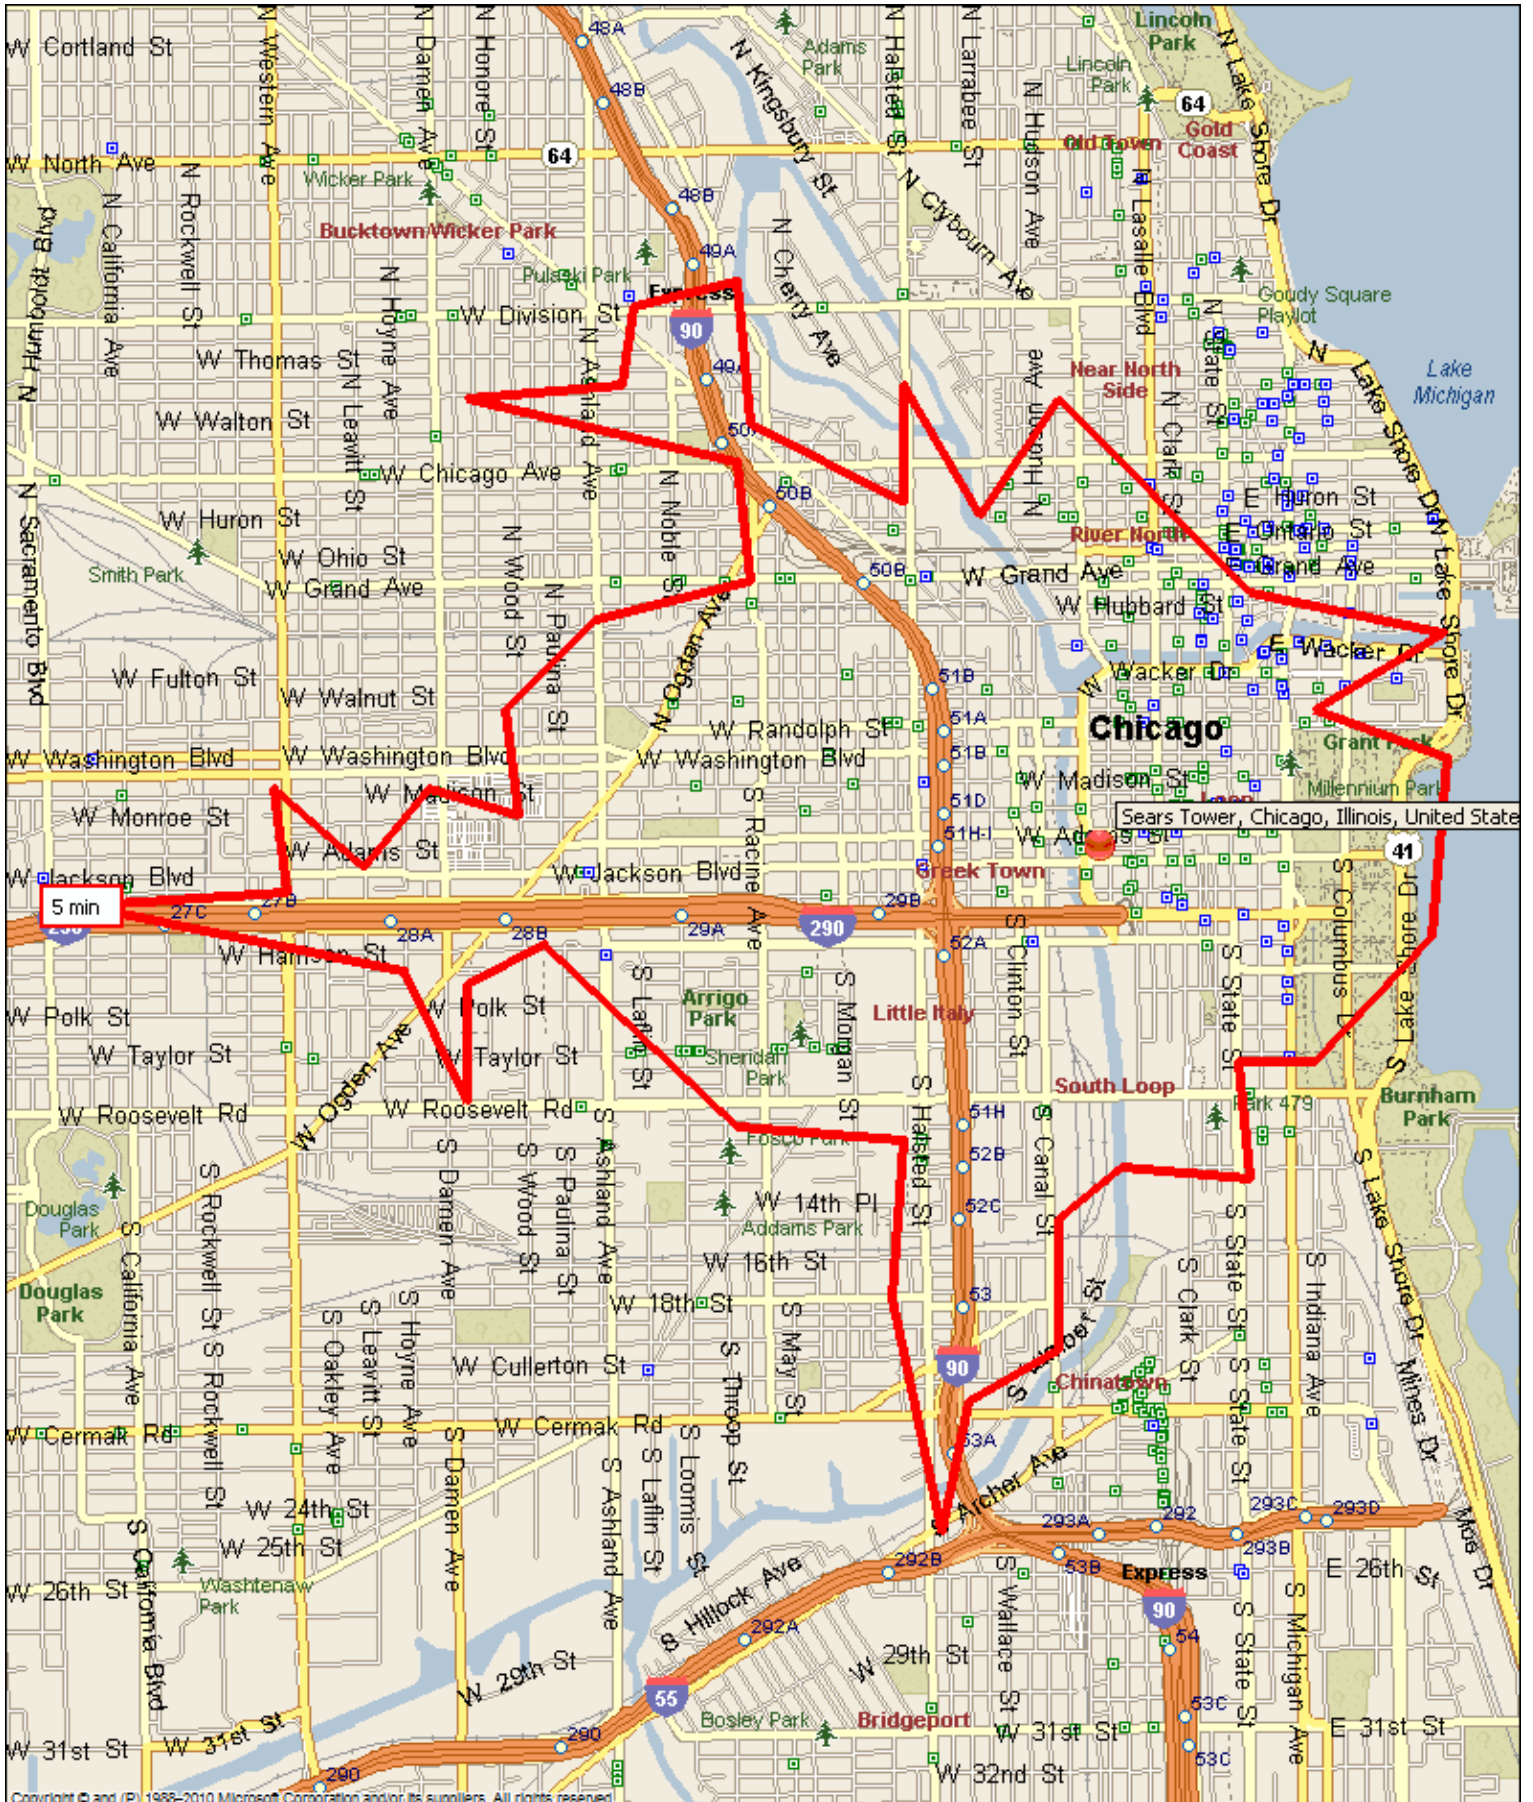

PCensus Sample Report AGS Crime Risk

PCensus Sample Report
AGS Crime Risk

2010 Crime Risk	Sears Tower, Chicago, Illinois, United States 0 min - 5 min
Total Population	77,827
Total Crime Index	226
Personal Crime Index	328
Murder	313
Rape	270
Robbery	445
Assault	281
Property Crimes	162
Burglary	123
Larceny	133
Motor Vehicle Theft	192